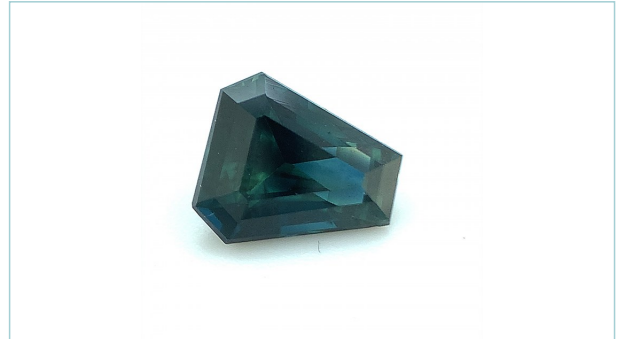

Gemmologists Report - an independent expert assessment

Item Description:	One loose Gemstone
Shape:	Calves Head
Measuring:	7.1 x 6.2 x 3.8 mm
Weight:	1.21 ct
Gem Species:	Natural Corundum
Gem Variety:	Fancy Sapphire
Colour:	Blue & Yellow
Clarity:	Moderately Included
Transparency:	Transparent
Suppliers reference:	A065